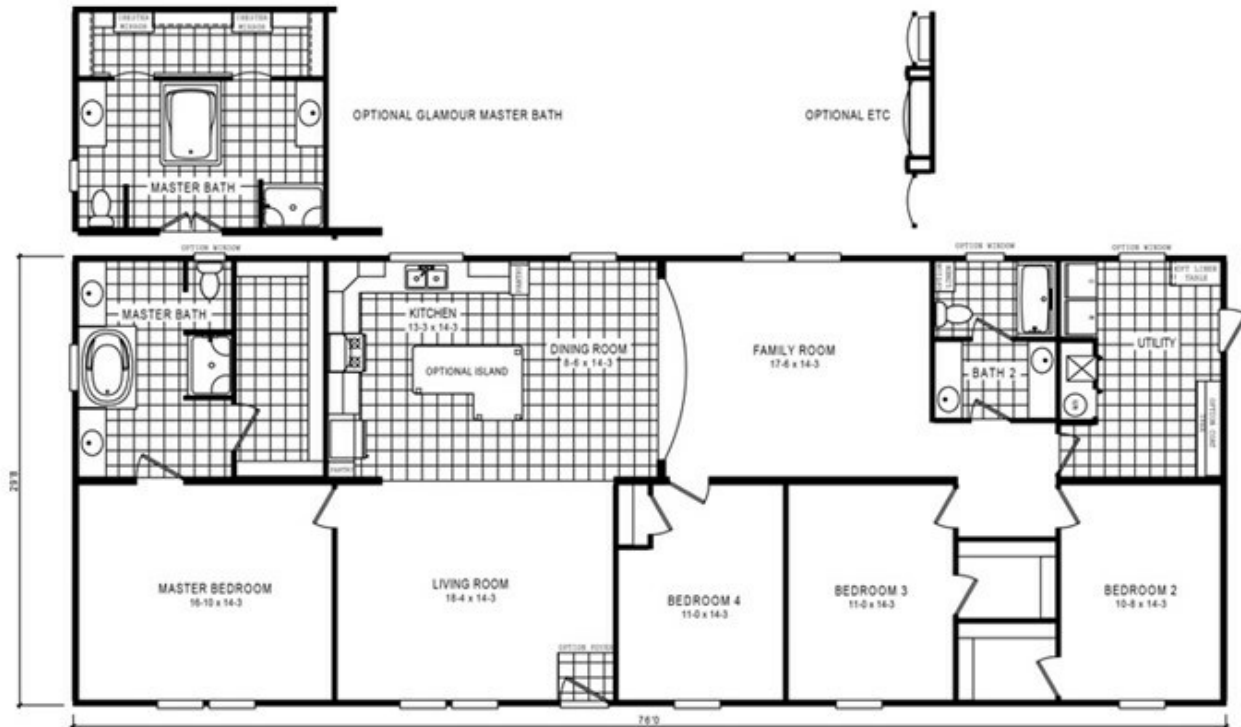

4710 ROCKETEER 7632 Model number: 57ROC32764EH

4 beds • 2 baths • 2432 sq.ft. • 32' width • 76' depth

Our home building facilities invest in continuous product and process improvements. Plans, dimensions, features, materials, specifications and availability are subject to change without notice or obligation. Renderings and floor plans are representative likenesses of our homes and may differ from the actual homes. We invite you to tour a Home Center near you and inspect the highest value in quality housing available or call (910) 796-8202 to speak with a Home Consultant. Copyright 2017, CMH. All rights reserved.