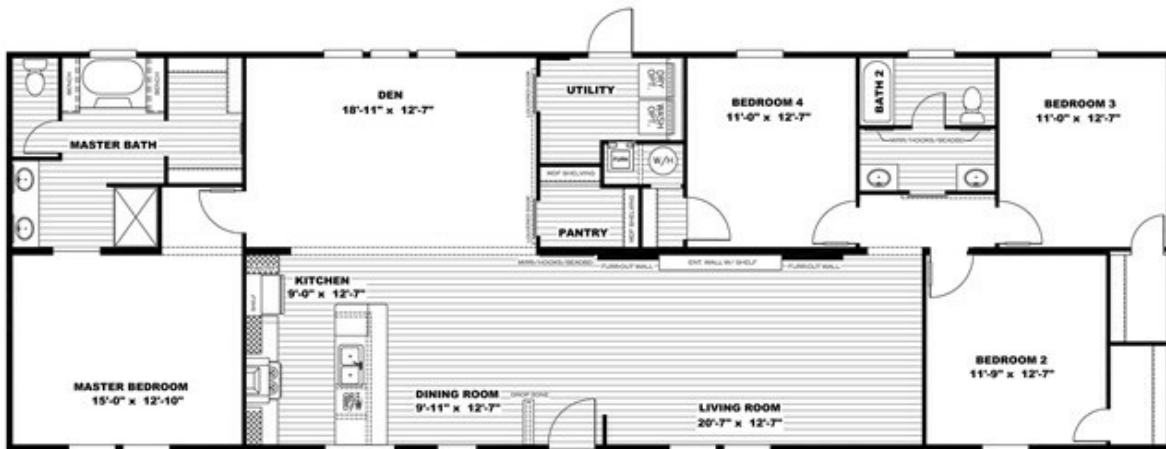

# THE BREEZE II Model number: 57SSP28764SH

4 beds • 2 baths • 2128 sq.ft. • 28' width • 76' depth

Our home building facilities invest in continuous product and process improvements. Plans, dimensions, features, materials, specifications and availability are subject to change without notice or obligation. Renderings and floor plans are representative likenesses of our homes and may differ from the actual homes. We invite you to tour a Home Center near you and inspect the highest value in quality housing available or call (910) 796-8202 to speak with a Home Consultant. Copyright 2017, CMH. All rights reserved.