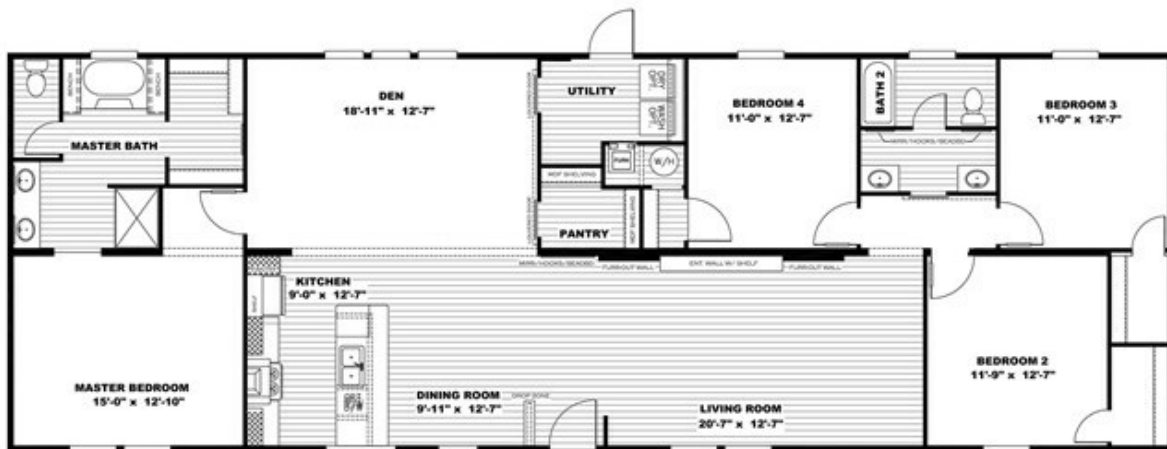

# THE BREEZE II

**THE BREEZE II** Floor plan number: ROC733622NCAB  
4 beds • 2 baths • 2128 sq.ft. • 28' width • 76' depth

Our home building facilities invest in continuous product and process improvements. Plans, dimensions, features, materials, specifications and availability are subject to change without notice or obligation. Renderings and floor plans are representative likenesses of our homes and may differ from the actual homes. We invite you to tour a Home Center near you and inspect the highest value in quality housing available or call (910) 796-8202 to speak with a Home Consultant. Copyright 2017, CMH. All rights reserved.