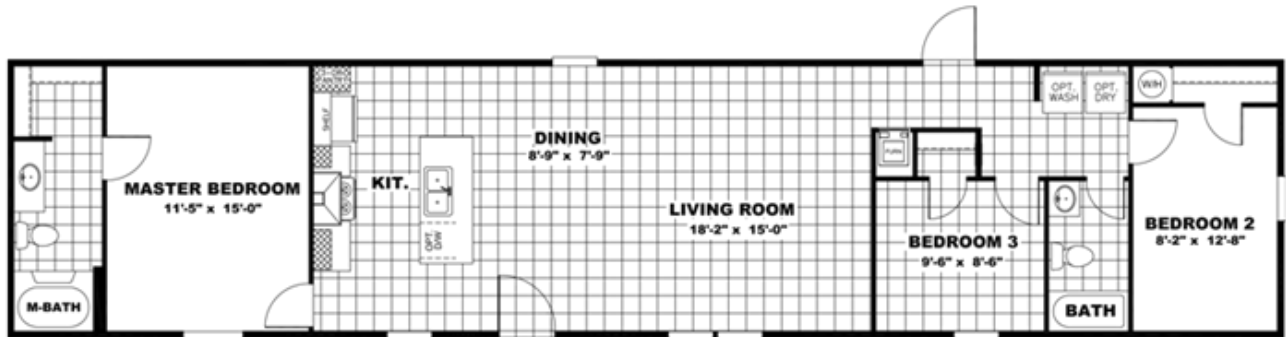

THE BREEZE Floor plan number: ROC733490NC

3 beds • 2 baths • 1152 sq.ft. • 16' width • 72' depth

Our home building facilities invest in continuous product and process improvements. Plans, dimensions, features, materials, specifications and availability are subject to change without notice or obligation. Renderings and floor plans are representative likenesses of our homes and may differ from the actual homes. We invite you to tour a Home Center near you and inspect the highest value in quality housing available or call (910) 796-8202 to speak with a Home Consultant. Copyright 2017, CMH. All rights reserved.