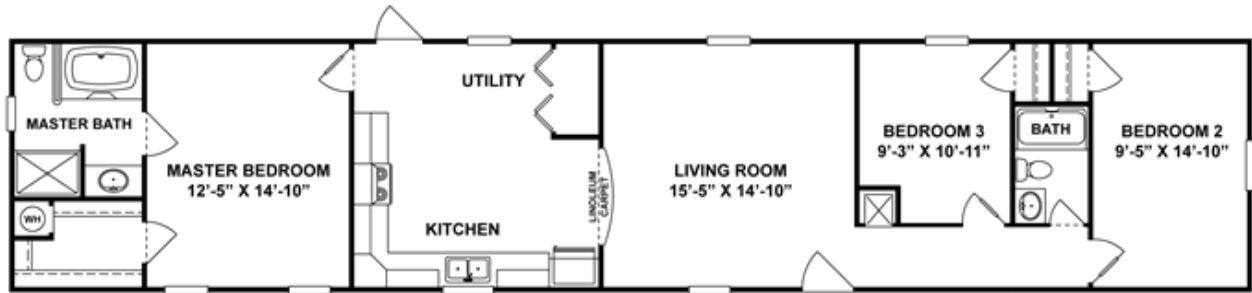

3 beds • 2 baths • 1216 sq.ft. • 16' width • 76' depth

Our home building facilities invest in continuous product and process improvements. Plans, dimensions, features, materials, specifications and availability are subject to change without notice or obligation. Renderings and floor plans are representative likenesses of our homes and may differ from the actual homes. We invite you to tour a Home Center near you and inspect the highest value in quality housing available or call (910) 796-8202 to speak with a Home Consultant. Copyright 2017, CMH. All rights reserved.