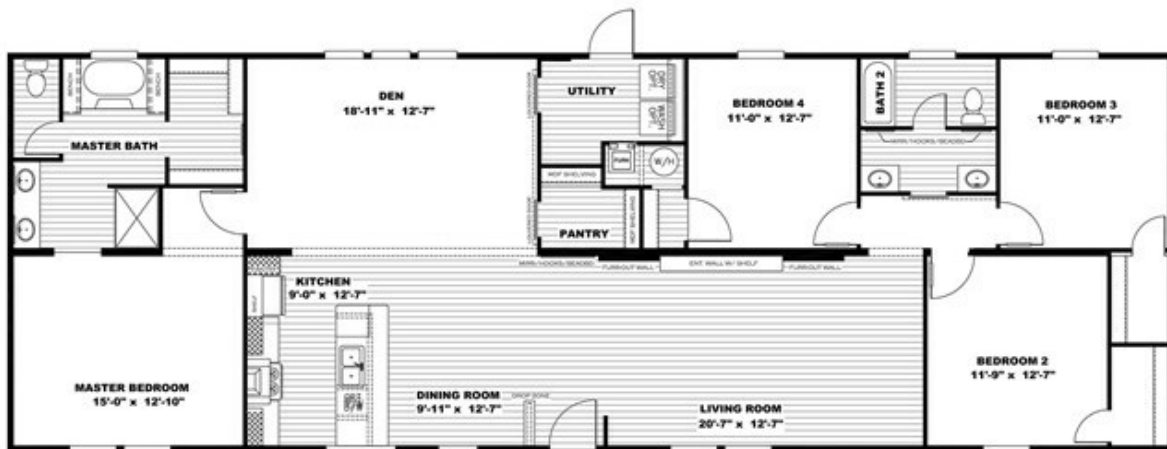

# THE BREEZE II

**THE BREEZE II** Floor plan number: ROC730748NCAB  
4 beds • 2 baths • 2128 sq.ft. • 28' width • 76' depth

Our home building facilities invest in continuous product and process improvements. Plans, dimensions, features, materials, specifications and availability are subject to change without notice or obligation. Renderings and floor plans are representative likenesses of our homes and may differ from the actual homes. We invite you to tour a Home Center near you and inspect the highest value in quality housing available or call (910) 796-8202 to speak with a Home Consultant. Copyright 2017, CMH. All rights reserved.