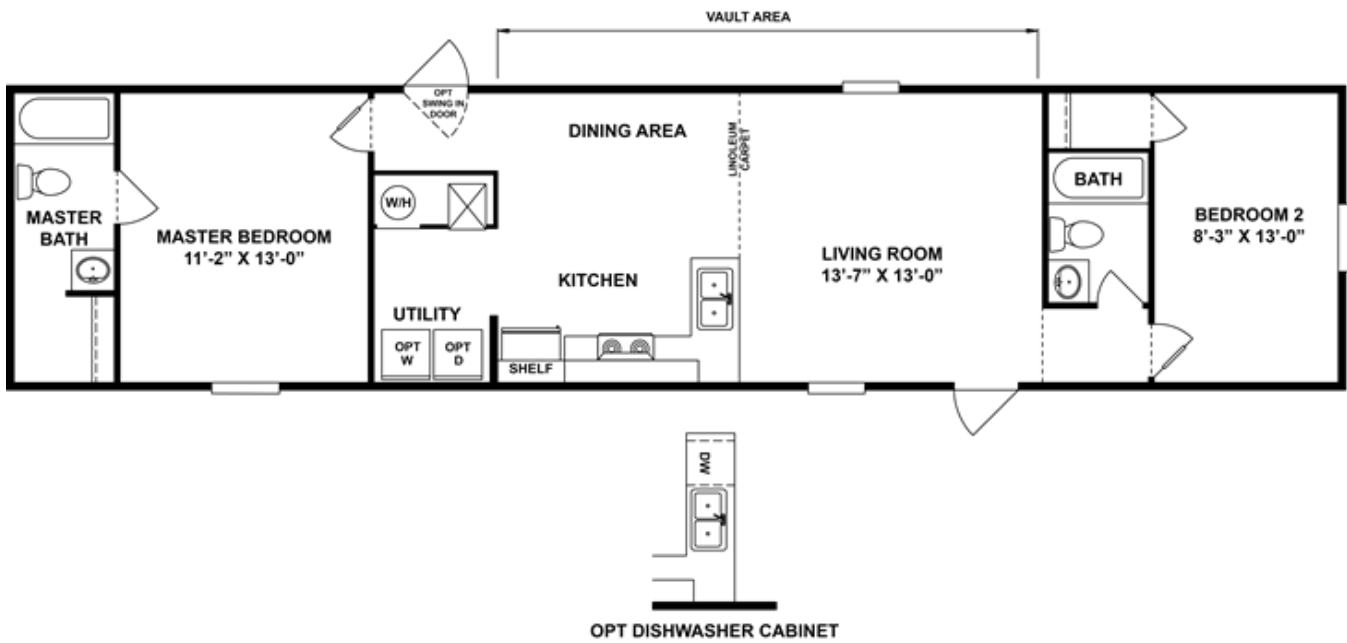

DELIGHT

**DELIGHT** Floor plan number: CWP037747TN

**2 beds • 2 baths • 840 sq.ft. • 14' width • 60' depth**

Our home building facilities invest in continuous product and process improvements. Plans, dimensions, features, materials, specifications and availability are subject to change without notice or obligation. Renderings and floor plans are representative likenesses of our homes and may differ from the actual homes. We invite you to tour a Home Center near you and inspect the highest value in quality housing available or call (910) 796-8202 to speak with a Home Consultant. Copyright 2017, CMH. All rights reserved.