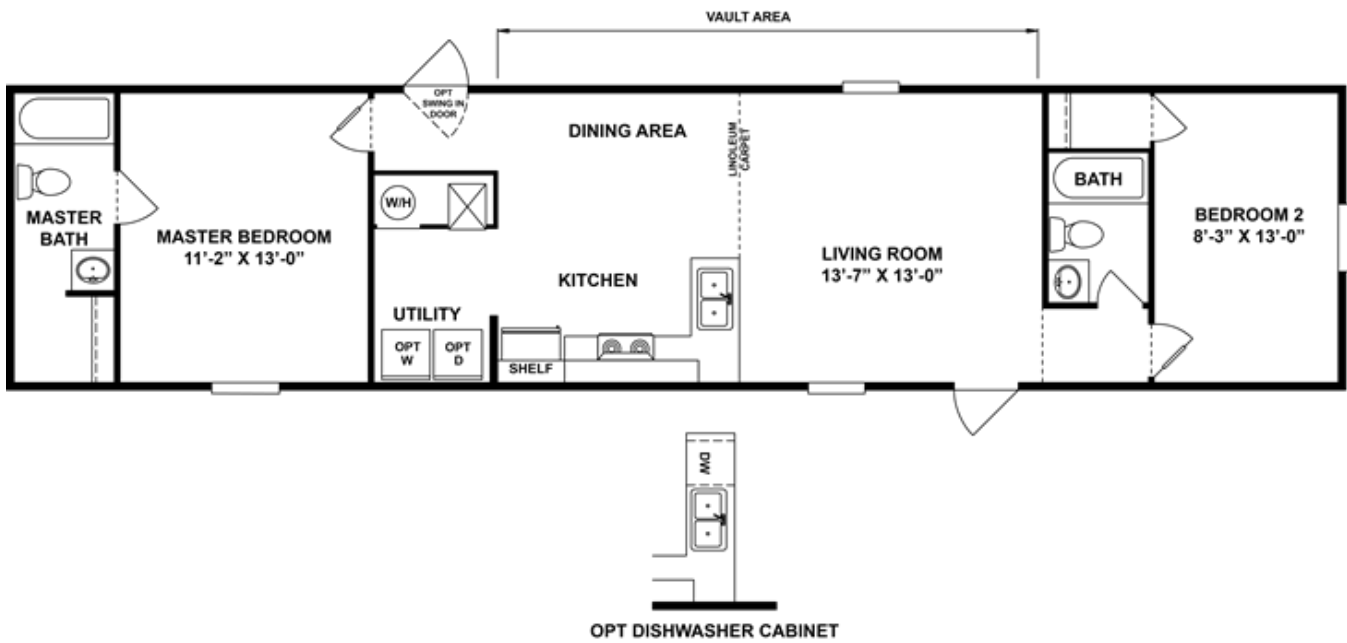

THE PEP

THE PEP Floor plan number: CWP033978TN

2 beds • 2 baths • 840 sq.ft. • 14' width • 60' depth

Our home building facilities invest in continuous product and process improvements. Plans, dimensions, features, materials, specifications and availability are subject to change without notice or obligation. Renderings and floor plans are representative likenesses of our homes and may differ from the actual homes. We invite you to tour a Home Center near you and inspect the highest value in quality housing available or call (910) 796-8202 to speak with a Home Consultant. Copyright 2017, CMH. All rights reserved.