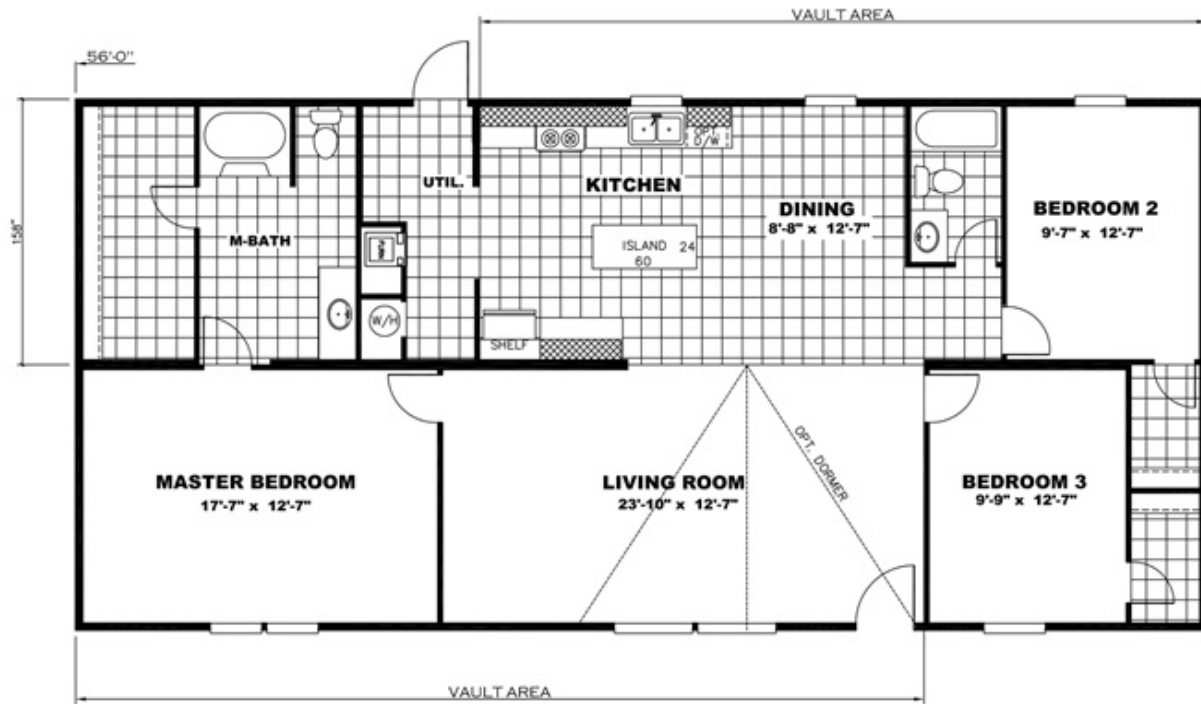

THRILL

**THRILL** Floor plan number: CLH040763TNAB

**3 beds • 2 baths • 1568 sq.ft. • 28' width • 56' depth**

Our home building facilities invest in continuous product and process improvements. Plans, dimensions, features, materials, specifications and availability are subject to change without notice or obligation. Renderings and floor plans are representative likenesses of our homes and may differ from the actual homes. We invite you to tour a Home Center near you and inspect the highest value in quality housing available or call (910) 796-8202 to speak with a Home Consultant. Copyright 2017, CMH. All rights reserved.