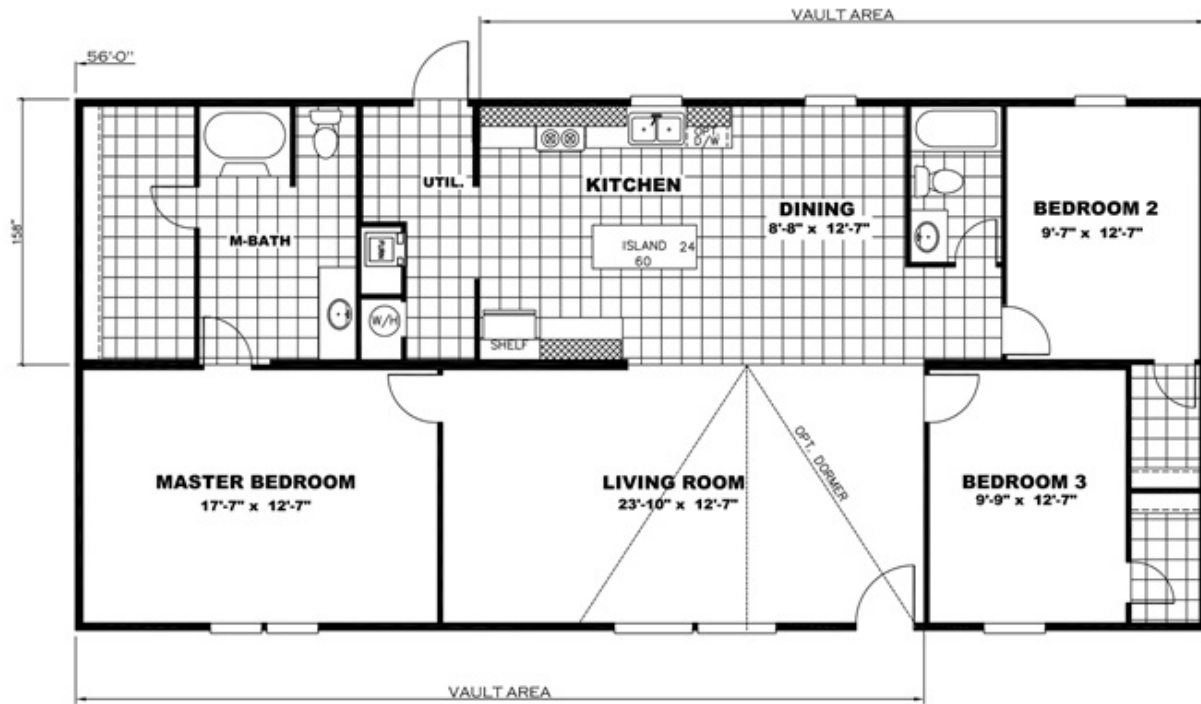

THRILL Floor plan number: CLH040615TNAB

3 beds • 2 baths • 1568 sq.ft. • 28' width • 56' depth

Our home building facilities invest in continuous product and process improvements. Plans, dimensions, features, materials, specifications and availability are subject to change without notice or obligation. Renderings and floor plans are representative likenesses of our homes and may differ from the actual homes. We invite you to tour a Home Center near you and inspect the highest value in quality housing available or call (910) 796-8202 to speak with a Home Consultant. Copyright 2017, CMH. All rights reserved.