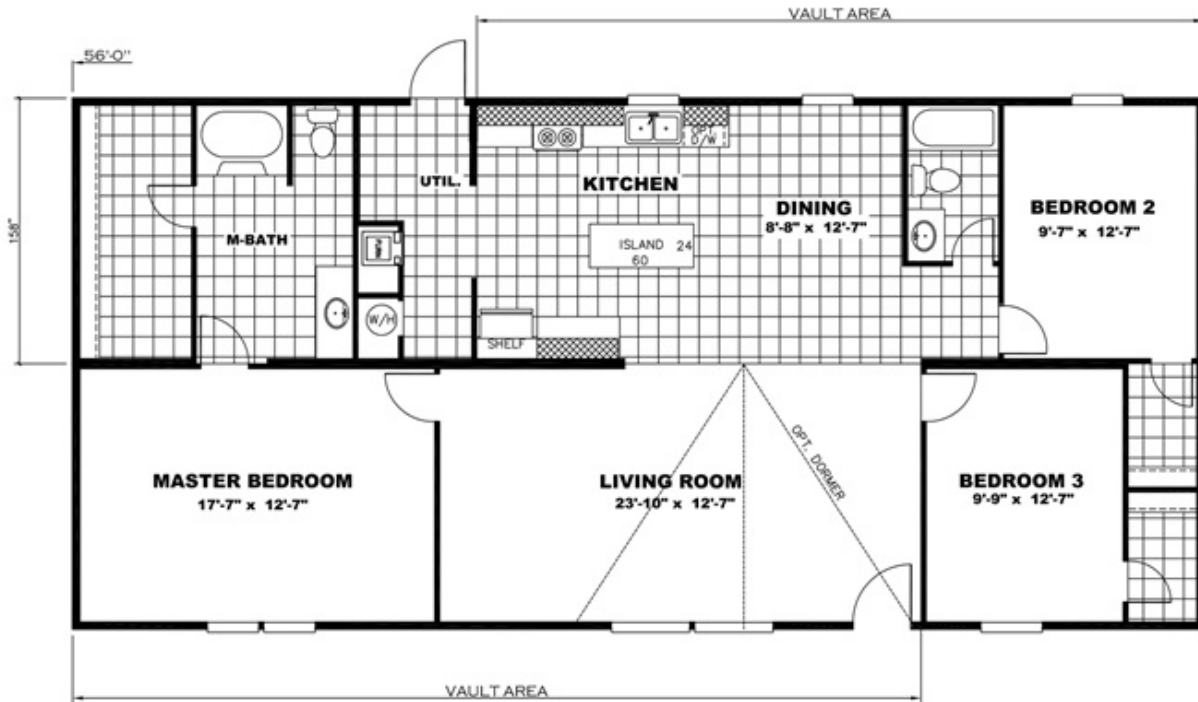

THRILL Model number: 21TRU28563RH

3 beds • 2 baths • 1568 sq.ft. • 28' width • 56' depth

Our home building facilities invest in continuous product and process improvements. Plans, dimensions, features, materials, specifications and availability are subject to change without notice or obligation. Renderings and floor plans are representative likenesses of our homes and may differ from the actual homes. We invite you to tour a Home Center near you and inspect the highest value in quality housing available or call (910) 796-8202 to speak with a Home Consultant. Copyright 2017, CMH. All rights reserved.